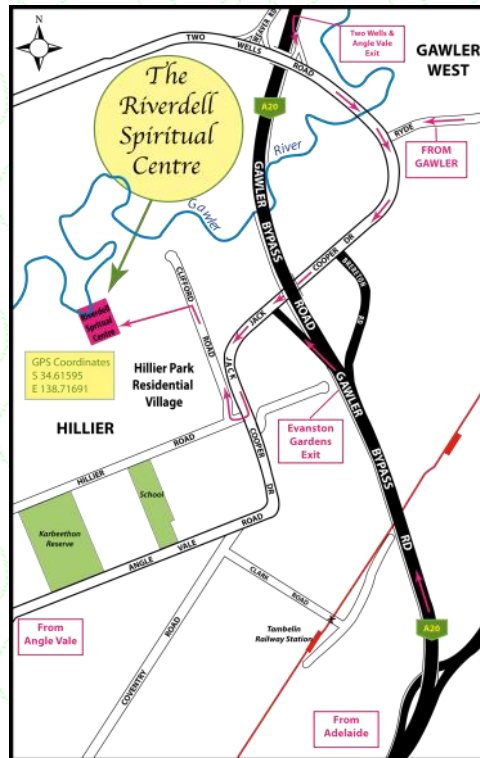

Presenters:

Andrew Horwood is an holistic GP working in Gawler and Program Director for The Emissaries. His passion is for each person to discover, then bring, their unique gift to the world and to know the fulfilment of doing that with others. This is awakening to the unique inspired living for which we were born.

Ruth French began teaching over 40 years ago! She has had a varied life, including teaching in prison as well as classroom and bush settings, working with World Vision and in a Whole Health Clinic, and catering. Her spiritual journey, which is still unfolding, has seen her touch into many traditions.

Deborah Crkovnik has many years experience in the metaphysical field, is an Accredited Journey Practitioner and is the founder of Awakening Hearts & Healing Assoc. She teaches meditation and a wide range of workshops. Deborah is passionate about teaching people to face their fears and live life to the full.

Deborah's website is— www.awakeninghearts.com.au

To Apply or For Further Information contact:

Andrew Horwood

Program Director

The Emissaries (SA) Inc
Riverdell Spiritual Centre
Clifford Road,
Hillier SA 5116

Phone: (08) 8523 1329

Fax: (08) 8522 5278

Email: emissary@bigpond.net.au

www.riverdellspiritualcentre.org.au

Great early
bird savings!

Embracing

A Seminar
to assist you to
welcome and embrace
the new energies of
2012

January 11-15, 2012

**Riverdell Spiritual Centre
Near Gawler SA**